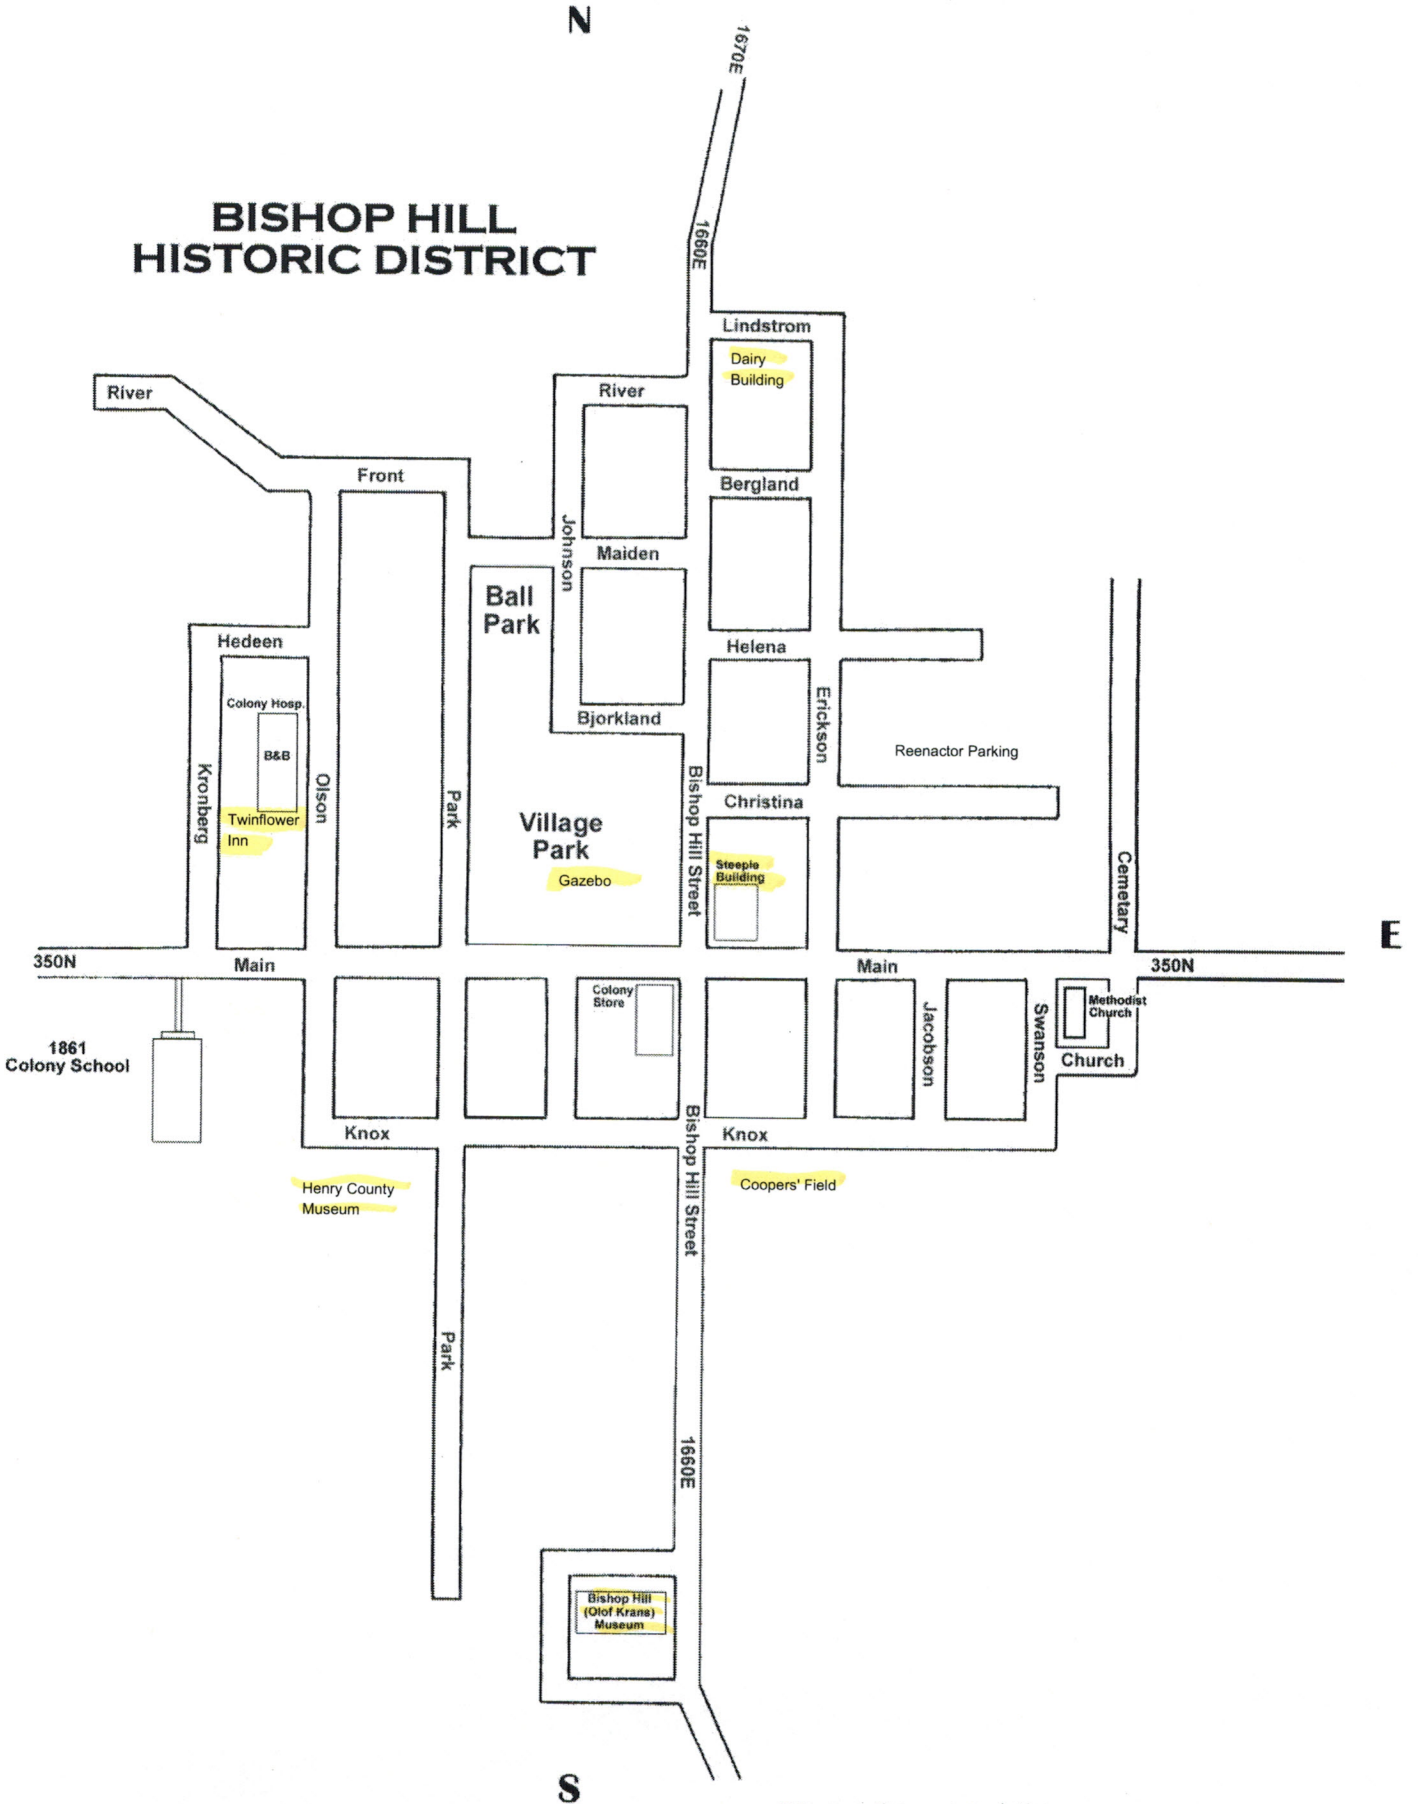

BISHOP HILL HISTORIC DISTRICT

From Galesburg

Rt. 34

Take rt. on Bishop Hill Rd. 1670E

2 mi. north of Rt. 34

To Galva →